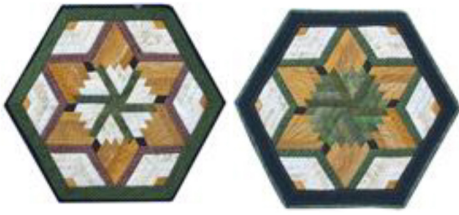

**Zinnias** Pattern and Instructions \$8.00

*Seasons*--Four Trees Featuring Traditional Log Cabin

**Seasons** Pattern and Instructions \$6.00

*Briarwood* - LC Patchwork Houses

**Briarwood** Pattern/Instructions \$8.00

*Crestline* - LC Patchwork Houses

**Crestline** Pattern/Instructions \$7.00

*Brownstones*  
Log Cabin Patchwork Houses

**Brownstones**  
Pattern and Instructions \$7.00

*Rainbow City*  
Log Cabin Patchwork Houses

**Rainbow City**  
Pattern and Instructions \$7.00

**Table Toppers--Log Cabin  
Tumbling Block**

**Table Toppers Pattern**  
\$8.00

**Spinning Stars Diamond Log Cabin**

**Spinning Stars**  
Pattern and Instructions \$8.00

**7 Full Page Diamond & Offset  
Diamond Master Grids -- \$6.00**

**9 Full Page Grid Sets -- Square and  
Rectangular Log Cabin Grids -- \$6.00**

**Mossy Point--Featuring Offset  
Center Log Cabin Block on Point**