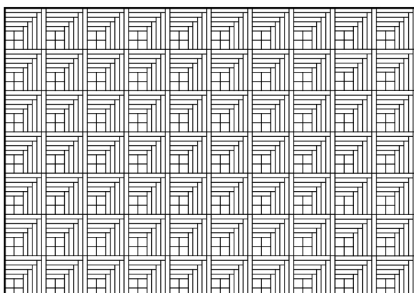

**Rainbow City**  
Pattern and Instructions \$7.00

**Table Toppers--Log Cabin  
Tumbling Block**

**Table Toppers Pattern**  
\$8.00

**Spinning Stars Diamond Log Cabin**

**Spinning Stars**  
Pattern and Instructions \$8.00

**7 Full Page Diamond & Offset  
Diamond Master Grids -- \$6.00**

**9 Full Page Grid Sets -- Square and  
Rectangular Log Cabin Grids -- \$6.00**

**Mossy Point--Featuring Offset  
Center Log Cabin Block on Point**