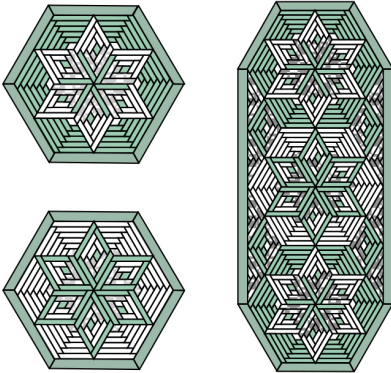

**Rainbow City**  
Pattern and Instructions \$7.00

**Table Toppers--Log Cabin  
Tumbling Block**

**Table Toppers Pattern**  
\$8.00

**Spinning Stars Diamond Log Cabin**

**Spinning Stars**  
Pattern and Instructions \$8.00

**7 Full Page Diamond & Offset  
Diamond Master Grids -- \$6.00**

**9 Full Page Grid Sets -- Square and  
Rectangular Log Cabin Grids -- \$6.00**

**Mossy Point--Featuring Offset  
Center Log Cabin Block on Point**